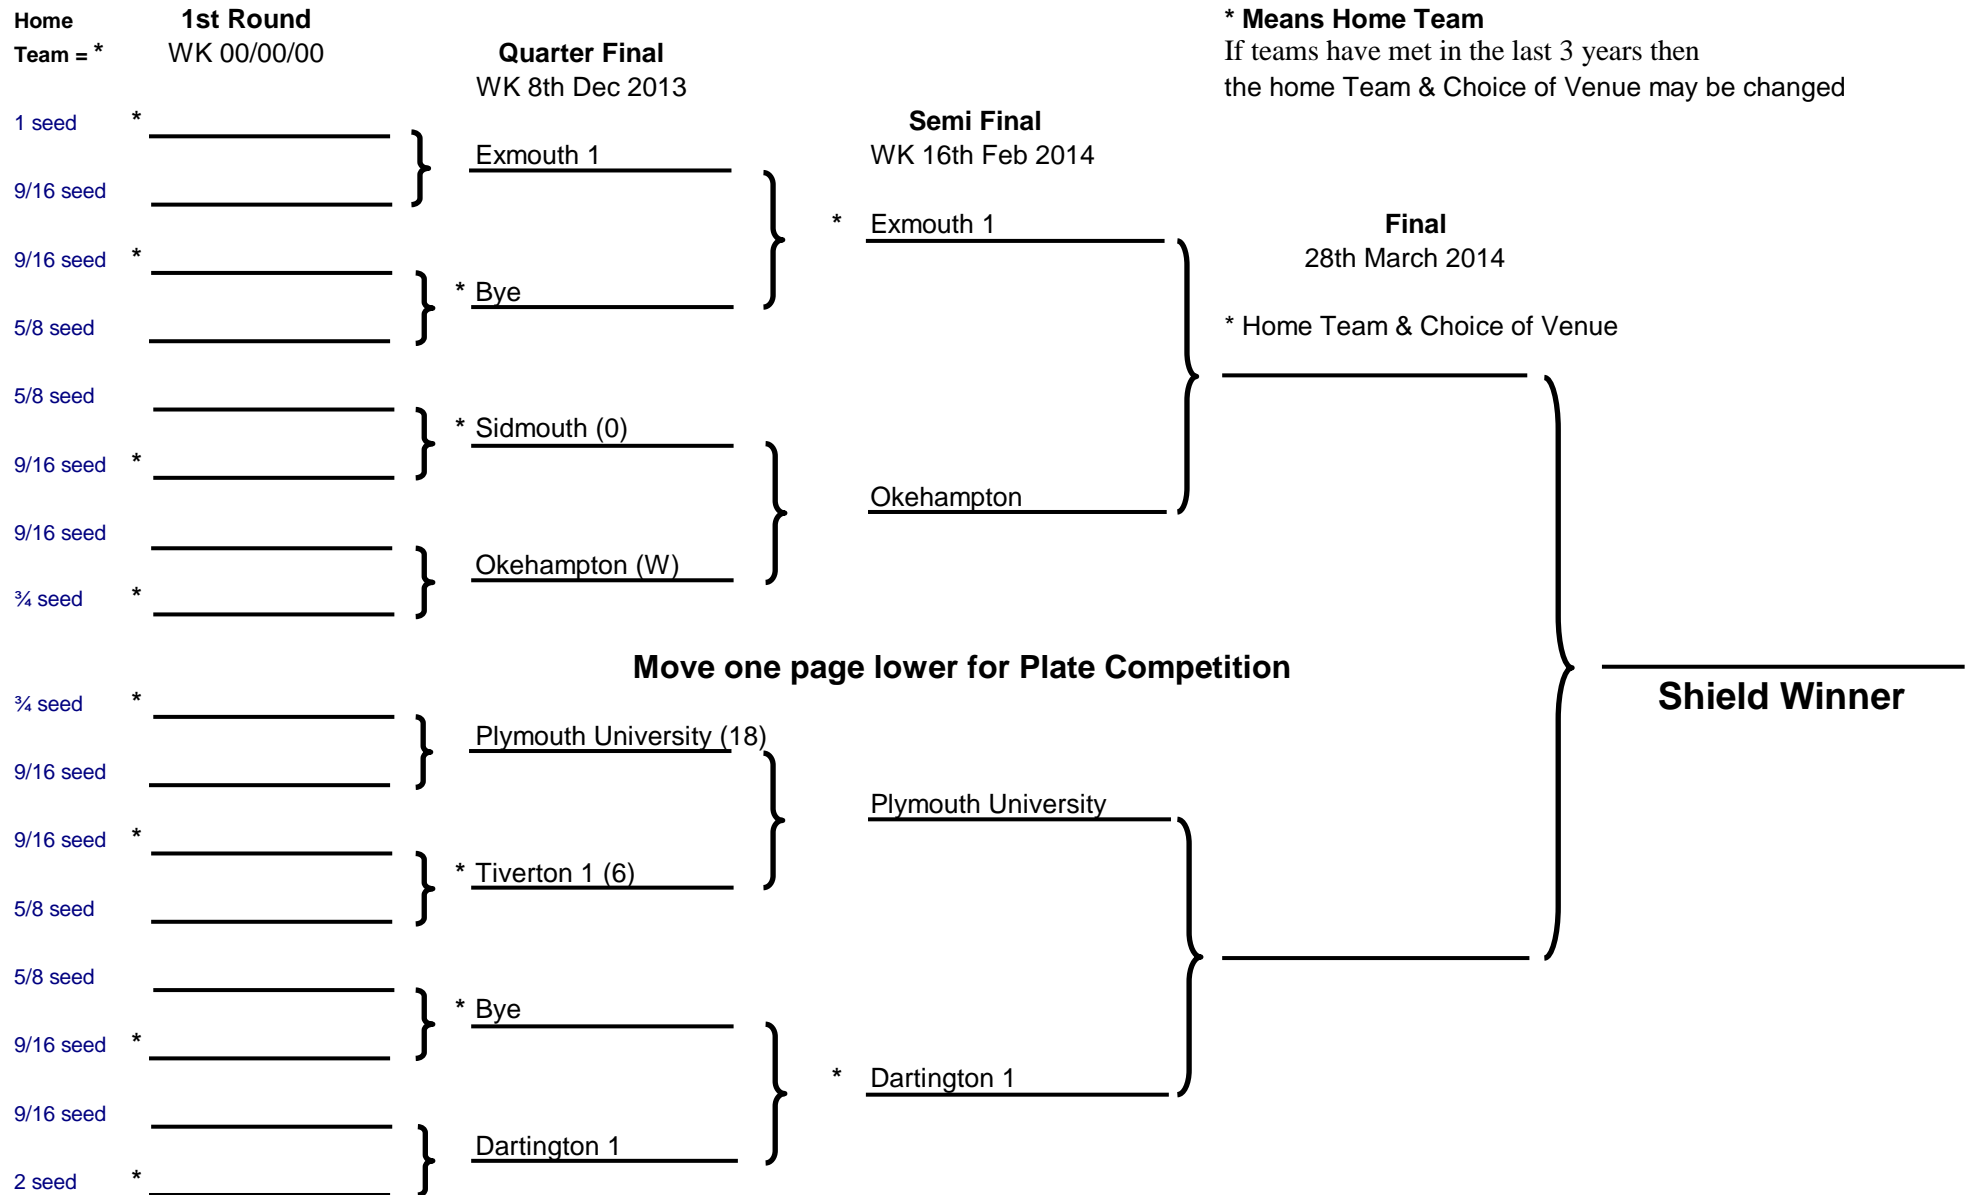

# Devon Shield 2013 - 2014

\* Means Home Team.

# Devon Shield (Plate) 2013 - 2014

The Plate Competition is for first game losers in the Shield.

**Quarter Final**  
WK 00/00/00

\* Means Home Team

**Semi Final**  
WK 16th Feb 2014

**Final**  
28th March 2014